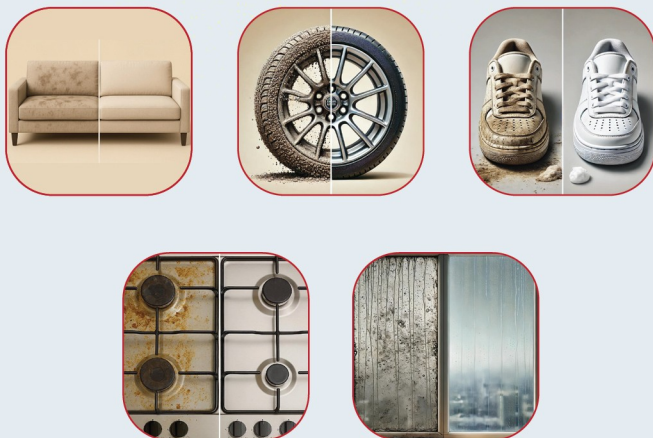

Lexi Ultra Degreaser 1000 ML

Loading Ability

- 20dc - 1.500 Carton
- 40hc - 2.000 Carton

12 pcs /Carton